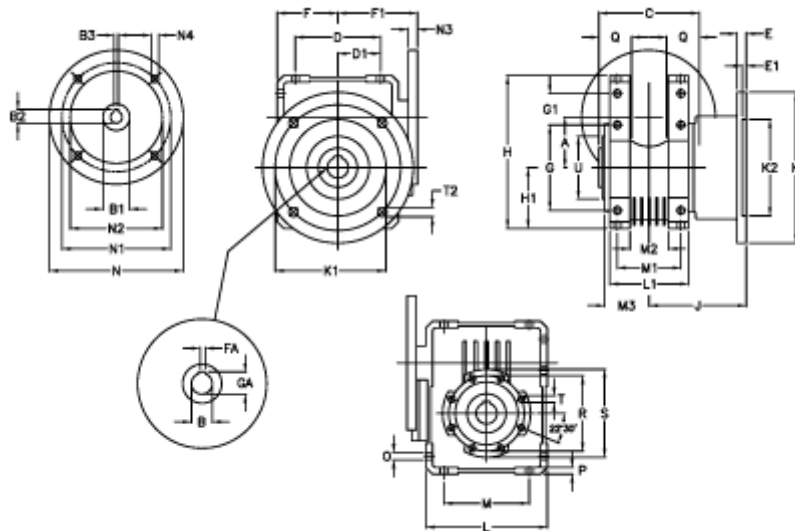

Article number: 392207500744636

Description: Worm Gear with Torque Limiter
W75 L2-UF-7-P112B14

Measures

A = 75.00	E = 12	H = 220.5	M = 126	N4 = 8,5	U = 90
B = 30	E1 = 5	H1 = 87.0	M1 = 82	O = 10.5	
B1 E7 = 28	F = 87	J = 111.0	M2 = 44	P = 9	
B2 = 31.3	F1 = 120	K = 200	M3 = 59	Q = 40	
B3 H9 = 8	FA = 8	K1 = 165	N = 160	R = 110	
C = 127	G = 126	K2 = 130	N1 = 130	S = 125	
D = 109.5	G1 = 46.5	L = 174	N2 = 110	T = M8x14	
D1 = 46.5	GA = 33.3	L1 = 104	N3 = 10.0	T2 = 12.5	